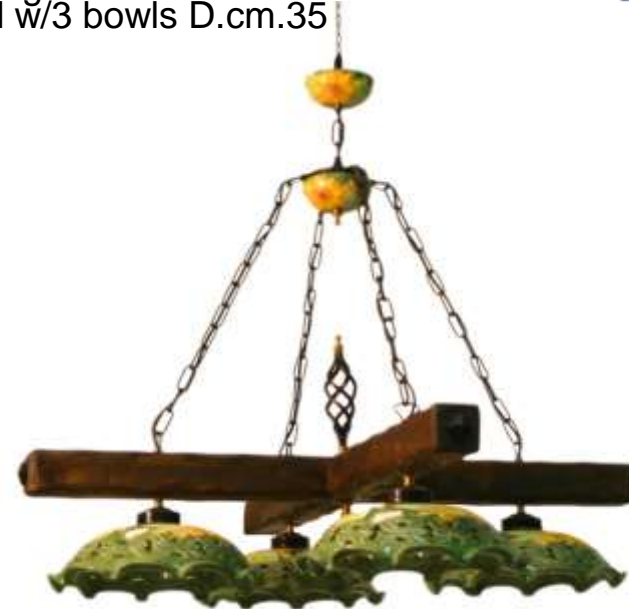

Cod:78/QL

Lampadario in ferro
con tronco in legno
e 3 bocce D.cm.35
Iron Lightfixture with wood
and w/3 bowls D.cm.35