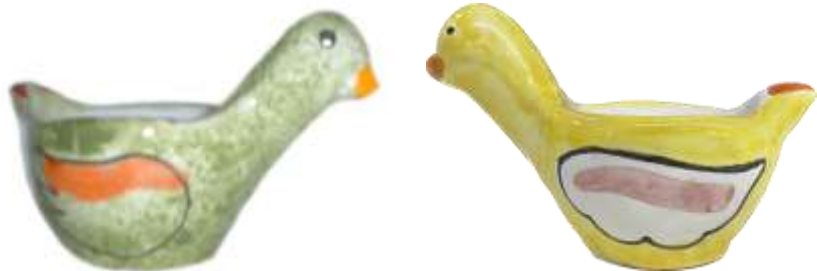

Porta uovo -Egg cups

Cod: 127

Portauovo ochetta

H.Cm.6

Little goose shaped egg cup